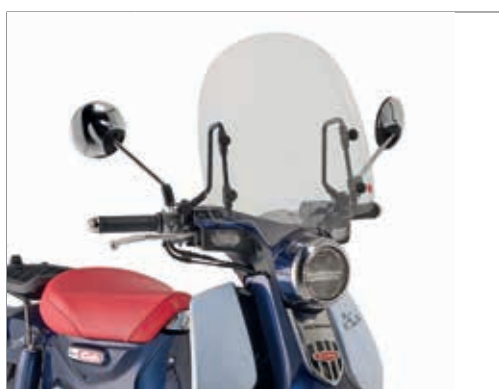

1168AK+ Honda Super Cub C125 (18 → 20)
A1168AK Specific screen, transparent
38,5 x 40 cm (H x W)