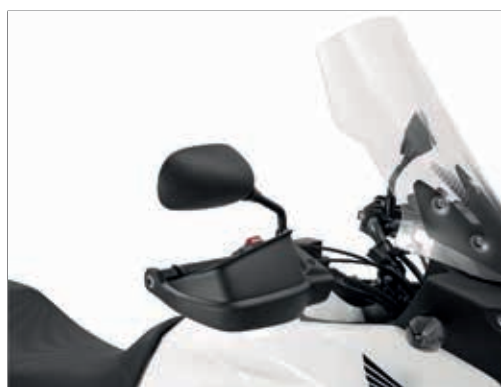

KHP1121 Honda CB 500 X (13 → 18)